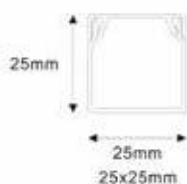

MINICANALA
MINITRUCKING

REF.	DIMENSIONI DIMENSION	DESCRIZIONE DESCRIPTION	M		PACKAGING
RS71518	7x12	coperchio avvolgente with cover	2 m	120 mt 60pz	Cartone Carton
RS71518-A	7x12	coperchio avvolgente autoadesiva with cover self-adhesive	2 m	120 mt 60pz	Cartone Carton
RS71528	10x16	coperchio avvolgente with cover	2 m	70 mt 35 pz	Cartone Carton
RS71528-A	10x16	coperchio avvolgente autoadesiva with cover self-adhesive	2 m	70 mt 35 pz	Cartone Carton
RS71529	10x20	coperchio with cover	2 m	48 mt 24 pz	Cartone Carton
RS71529-A	10x20	coperchio autoadesiva with cover self-adhesive	2 m	48 mt 24 pz	Cartone Carton
RS71547	10x30	con coperchio with cover	2 m	32 mt 16 pz	Cartone Carton
RS71557	16x16	con coperchio with cover	2 m	40 mt 20 pz	Cartone Carton
RS71560	16x25	con coperchio with cover	2 m	24 mt 12 pz	Cartone Carton
RS71561	25x25	con coperchio with cover	2 m	18 mt 9 pz	Cartone Carton
RS71562	40x25	con coperchio with cover	2 m	16 mt 8 pz	Cartone Carton

**ACCESSORI
PER MINICANALA**

**MINITRUCKING
ACCESSORIES**

REF.	DIMENSIONI DIMENSION	DESCRIZIONE DESCRIPTION		PACKAGING
RS71717	7x12	curve, angoli e T curves, angles and T	10	Busta plastica Plastic bag
RS71729	10x20	curve, angoli e T curves, angles and T	10	Busta plastica Plastic bag
RS71727	10x16	curve, angoli e T curves, angles and T	10	Busta plastica Plastic bag
RS71746-B	10x30	curve, angoli e T curves, angles and T	10	Busta plastica Plastic bag
RS71757	16x16	curve, angoli e T curves, angles and T	10	Busta plastica Plastic bag
RS71760	16x25	curve, angoli e T curves, angles and T	10	Busta plastica Plastic bag