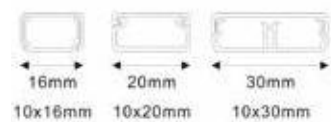

MINICANALA
MINITRUCKING

REF.	DIMENSIONI DIMENSION	DESCRIZIONE DESCRIPTION	M		PACKAGING
RS71518	7x12	coperchio avvolgente with cover	2 m	120 mt 60pz	Cartone Carton
RS71518-A	7x12	coperchio avvolgente autoadesiva with cover self-adhesive	2 m	120 mt 60pz	Cartone Carton
RS71528	10x16	coperchio avvolgente with cover	2 m	70 mt 35 pz	Cartone Carton
RS71528-A	10x16	coperchio avvolgente autoadesiva with cover self-adhesive	2 m	70 mt 35 pz	Cartone Carton
RS71529	10x20	coperchio with cover	2 m	48 mt 24 pz	Cartone Carton
RS71529-A	10x20	coperchio autoadesiva with cover self-adhesive	2 m	48 mt 24 pz	Cartone Carton
RS71547	10x30	con coperchio with cover	2 m	32 mt 16 pz	Cartone Carton
RS71557	16x16	con coperchio with cover	2 m	40 mt 20 pz	Cartone Carton
RS71560	16x25	con coperchio with cover	2 m	24 mt 12 pz	Cartone Carton
RS71561	25x25	con coperchio with cover	2 m	18 mt 9 pz	Cartone Carton
RS71562	40x25	con coperchio with cover	2 m	16 mt 8 pz	Cartone Carton

**ACCESSORI
PER MINICANALA**

**MINITRUCKING
ACCESSORIES**

REF.	DIMENSIONI DIMENSION	DESCRIZIONE DESCRIPTION		PACKAGING
RS71717	7x12	curve, angoli e T curves, angles and T	10	Busta plastica Plastic bag
RS71729	10x20	curve, angoli e T curves, angles and T	10	Busta plastica Plastic bag
RS71727	10x16	curve, angoli e T curves, angles and T	10	Busta plastica Plastic bag
RS71746-B	10x30	curve, angoli e T curves, angles and T	10	Busta plastica Plastic bag
RS71757	16x16	curve, angoli e T curves, angles and T	10	Busta plastica Plastic bag
RS71760	16x25	curve, angoli e T curves, angles and T	10	Busta plastica Plastic bag