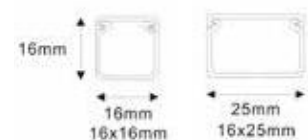

MINICANALA
MINITRUCKING

REF.	DIMENSIONI DIMENSION	DESCRIZIONE DESCRIPTION	M		PACKAGING
RS71518	7x12	coperchio avvolgente with cover	2 m	120 mt 60pz	Cartone Carton
RS71518-A	7x12	coperchio avvolgente autoadesiva with cover self-adhesive	2 m	120 mt 60pz	Cartone Carton
RS71528	10x16	coperchio avvolgente with cover	2 m	70 mt 35 pz	Cartone Carton
RS71528-A	10x16	coperchio avvolgente autoadesiva with cover self-adhesive	2 m	70 mt 35 pz	Cartone Carton
RS71529	10x20	coperchio with cover	2 m	48 mt 24 pz	Cartone Carton
RS71529-A	10x20	coperchio autoadesiva with cover self-adhesive	2 m	48 mt 24 pz	Cartone Carton
RS71547	10x30	con coperchio with cover	2 m	32 mt 16 pz	Cartone Carton
RS71557	16x16	con coperchio with cover	2 m	40 mt 20 pz	Cartone Carton
RS71560	16x25	con coperchio with cover	2 m	24 mt 12 pz	Cartone Carton
RS71561	25x25	con coperchio with cover	2 m	18 mt 9 pz	Cartone Carton
RS71562	40x25	con coperchio with cover	2 m	16 mt 8 pz	Cartone Carton

**ACCESSORI
PER MINICANALA**

**MINITRUCKING
ACCESSORIES**

REF.	DIMENSIONI DIMENSION	DESCRIZIONE DESCRIPTION		PACKAGING
RS71717	7x12	curve, angoli e T curves, angles and T	10	Busta plastica Plastic bag
RS71729	10x20	curve, angoli e T curves, angles and T	10	Busta plastica Plastic bag
RS71727	10x16	curve, angoli e T curves, angles and T	10	Busta plastica Plastic bag
RS71746-B	10x30	curve, angoli e T curves, angles and T	10	Busta plastica Plastic bag
RS71757	16x16	curve, angoli e T curves, angles and T	10	Busta plastica Plastic bag
RS71760	16x25	curve, angoli e T curves, angles and T	10	Busta plastica Plastic bag